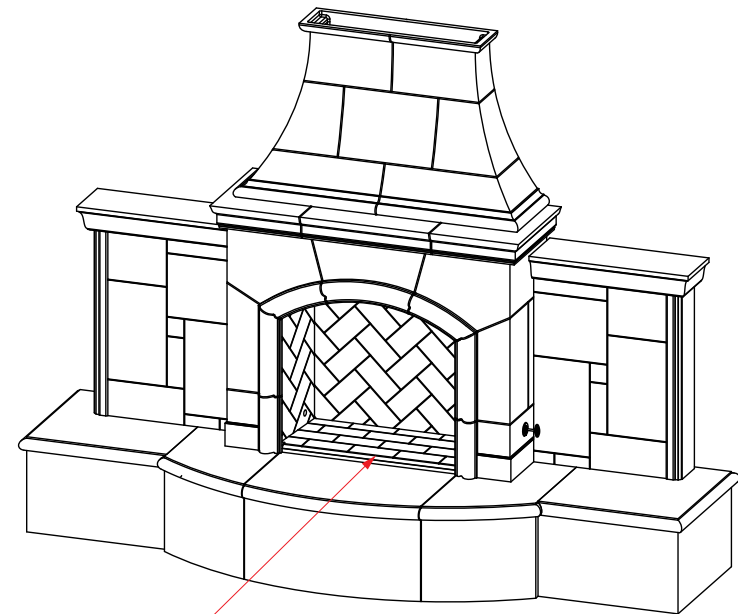

Grand Phoenix Fireplace

(w/Extended Bullnose Hearth)

Vented Model #: 818-05-x-xx-xxC
 Vent-Free Model #: 118-05-x-xx-xxC

Firebox: 28 1/2" w x 12 3/4" d x 21 1/4" h

818/118 Grand Phoenix Fireplace Specs.

Dimensions:	113" w x 36" d x 87" h
Weight / Pieces:	1400 lbs / 15 pcs
Firebox Dimensions:	28 1/2" w x 12 3/4" d x 21 1/4" h